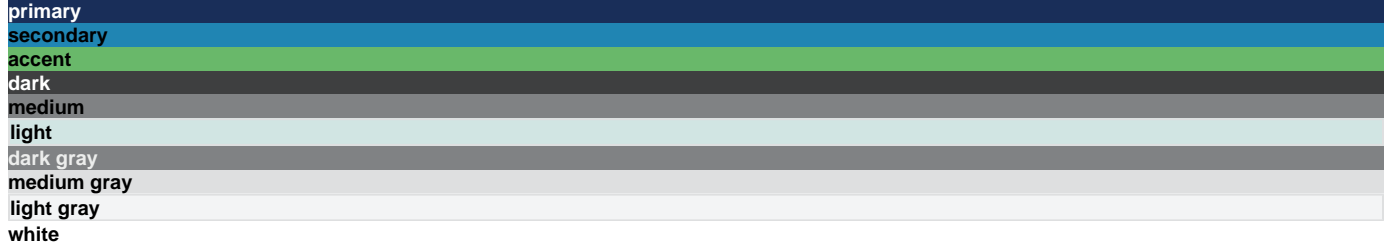

## Theme palette

The colors below are used throughout your theme, and are available to you via the color picker in Confluence's rich text editor.