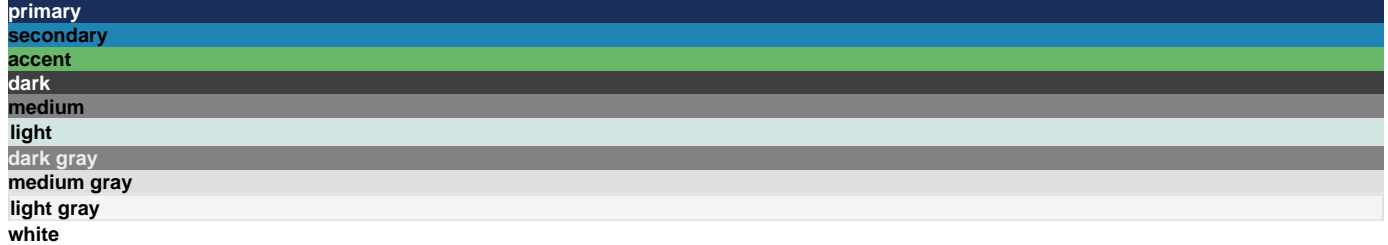

Theme Test Page

Theme Test Page

Theme palette

The colors below are used throughout your theme, and are available to you via the color picker in Confluence's rich text editor.

Content & Special Features

Text, Headings, & Links